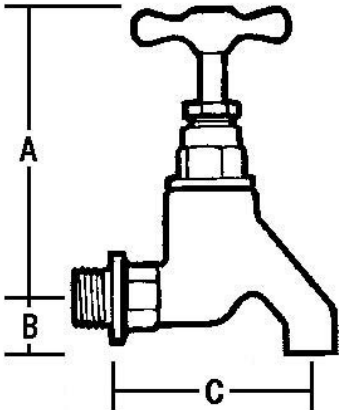

Pegler Valve

Brass Bibtap (BS 1010), crutch top

141 Bibtap

General Information

Key Features

- BS1010
- Max Cold Working Pressure 10 bar at upto 90c
- No Minimum pressure

Size	Pattern No.	Pack 1 Qty	Pack 2 Qty	Code	Barcode	Price (£) each ex VAT
1/2"	141	1	10	508017	5022050546326	£43.25
3/4"	141	1	5	508018	5022050546333	Disc(Out Stock) Discontinued 03/07/2021

141 Bibtap

Dimensions

Code	Description	A	B	C
508017	1/2 141 BRASS BIBTAP (MATT)	96	16	65 0.38

Pegler Yorkshire reserve the right to change specifications

Pressure and Temperature

Description	Minimum Operating Pressure (bar)	Maximum Cold Working Pressure (bar)	Maximum Hot Working Pressure (bar)
141 Bib tap	No Minimum Operating Pressure	10.0 bar at temperatures up to 90oC	Not Suitable for Maximum Hot Working Pressure

Spare Key	Description	Code	Barcode	Date From	Date To	Price (£) ex VAT
1						
1	HK2 COMPLETE HEADWORK 1/2	817001	5013866058363	01/01/1900	08/03/2022	£0.00
1	HK3 COMPLETE HEADWORK 3/4	817002	5013866058370	01/01/1900	08/03/2022	£0.00
2						
2	VW17 VALVE WASHER	811209	5013866054181	01/01/1900	08/03/2022	£0.00
2	VW19 VALVE WASHER	814128	5013866056628	01/01/1900	06/09/2018	£0.00
3						
3	VWA5 VALVE WASHER ASSEMBLY	814120	5013866056567	01/01/1900	06/09/2018	£0.00
3	VWA6 VALVE WASHER ASSEMBLY	814121	5013866056574	01/01/1900	06/09/2018	£0.00
4						
4	SW3 HEAD / BODY WASHER	814133	5013866056673	01/01/1900	06/09/2018	£0.00
4	SW4 HEAD / BODY WASHER	814134	5013866056680	01/01/1900	06/09/2018	£0.00
5						
5	HU1CP HOSE UNION (CHROME)	814146	5013866056734	01/09/2003	08/03/2022	£0.00
5	HU3 HOSE UNION	814143	5013866056727	01/09/2003	08/03/2022	£0.00
5	HU1 HOSE UNION - DISCONTINUED	814140	5013866056703	01/01/1900	10/04/2009	£0.00
5	HU3CP HOSE UNION (CHROME)	814176	5013866056802	01/09/2003	08/03/2022	£0.00
5	HU2 HOSE UNION	814141	5013866056710	01/01/1900	08/03/2022	£0.00