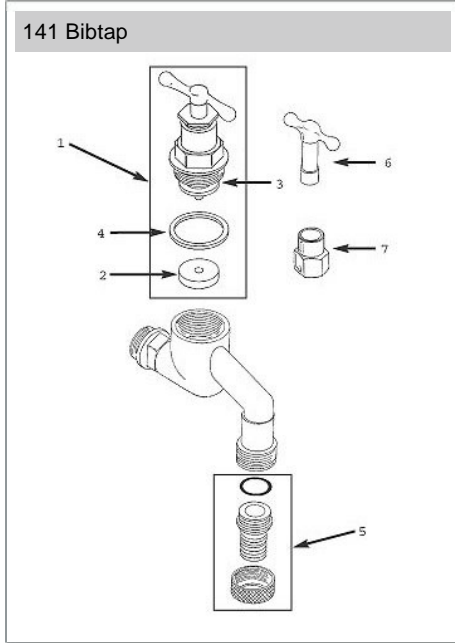

Regulations

Regulations

It is important to ensure that the water supplies to your fittings are connected in accordance with the water regulations (WRAS) requirements and good plumbing practice.

This product has been designed in accordance with BS1010 standard.

Materials

Component	Material
Body	Forged Brass
Backnut	Forged Brass
Anti-rotational washer	Polyethelene
Head	Brass Bar
Spindle	Brass Bar
Handle	Forged Brass
Valve	Brass Bar
Gland	Brass Bar
Packing	Plastic
Seals	Rubber

Spare Key	Description	Code	Barcode	Date From	Date To	Price (£) ex VAT
1						
1	HK2 COMPLETE HEADWORK 1/2	817001	5013866058363	01/01/1900	08/03/2022	£0.00
1	HK3 COMPLETE HEADWORK 3/4	817002	5013866058370	01/01/1900	08/03/2022	£0.00
2						
2	VW17 VALVE WASHER	811209	5013866054181	01/01/1900	08/03/2022	£0.00
2	VW19 VALVE WASHER	814128	5013866056628	01/01/1900	06/09/2018	£0.00
3						
3	VWA5 VALVE WASHER ASSEMBLY	814120	5013866056567	01/01/1900	06/09/2018	£0.00
3	VWA6 VALVE WASHER ASSEMBLY	814121	5013866056574	01/01/1900	06/09/2018	£0.00
4						
4	SW3 HEAD / BODY WASHER	814133	5013866056673	01/01/1900	06/09/2018	£0.00
4	SW4 HEAD / BODY WASHER	814134	5013866056680	01/01/1900	06/09/2018	£0.00
5						
5	HU1CP HOSE UNION (CHROME)	814146	5013866056734	01/09/2003	08/03/2022	£0.00
5	HU3 HOSE UNION	814143	5013866056727	01/09/2003	08/03/2022	£0.00
5	HU1 HOSE UNION - DISCONTINUED	814140	5013866056703	01/01/1900	10/04/2009	£0.00
5	HU3CP HOSE UNION (CHROME)	814176	5013866056802	01/09/2003	08/03/2022	£0.00
5	HU2 HOSE UNION	814141	5013866056710	01/01/1900	08/03/2022	£0.00