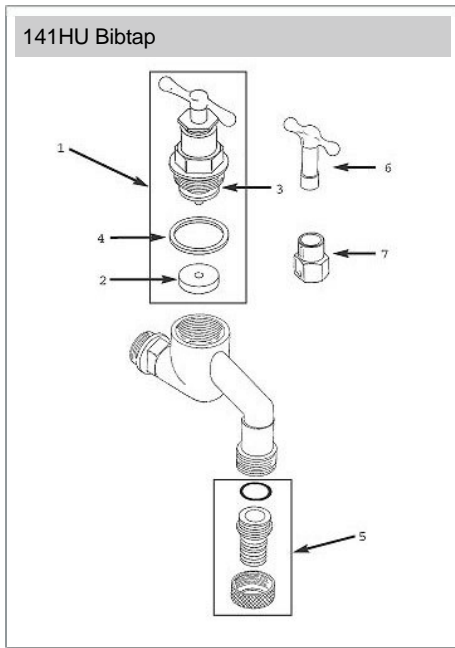

Materials

Component	Material
Body	Forged Brass
Backnut	Forged Brass
Anti-rotational washer	Polyethelene
Head	Brass Bar
Spindle	Brass Bar
Handle	Forged Brass
Valve	Brass Bar
Gland	Brass Bar
Packing	Plastic
Seals	Rubber

Spare Key	Description	Code	Barcode	Date From	Date To	Price (£) ex VAT
1						
1	HK2 COMPLETE HEADWORK 1/2	817001	5013866058363	01/01/1900	08/03/2022	£0.00
1	HK3 COMPLETE HEADWORK 3/4	817002	5013866058370	01/01/1900	08/03/2022	£0.00
2						
2	VW17 VALVE WASHER	811209	5013866054181	01/01/1900	08/03/2022	£0.00
2	VW19 VALVE WASHER	814128	5013866056628	01/01/1900	06/09/2018	£0.00
3						
3	VWA5 VALVE WASHER ASSEMBLY	814120	5013866056567	01/01/1900	06/09/2018	£0.00
3	VWA6 VALVE WASHER ASSEMBLY	814121	5013866056574	01/01/1900	06/09/2018	£0.00
4						
4	SW3 HEAD / BODY WASHER	814133	5013866056673	01/01/1900	06/09/2018	£0.00
4	SW4 HEAD / BODY WASHER	814134	5013866056680	01/01/1900	06/09/2018	£0.00
5						
5	HU1CP HOSE UNION (CHROME)	814146	5013866056734	01/09/2003	08/03/2022	£0.00
5	HU3CP HOSE UNION (CHROME)	814176	5013866056802	01/09/2003	08/03/2022	£0.00
5	HU1 HOSE UNION - DISCONTINUED	814140	5013866056703	01/01/1900	10/04/2009	£0.00
5	HU3 HOSE UNION	814143	5013866056727	01/09/2003	08/03/2022	£0.00
5	HU2 HOSE UNION	814141	5013866056710	01/01/1900	08/03/2022	£0.00