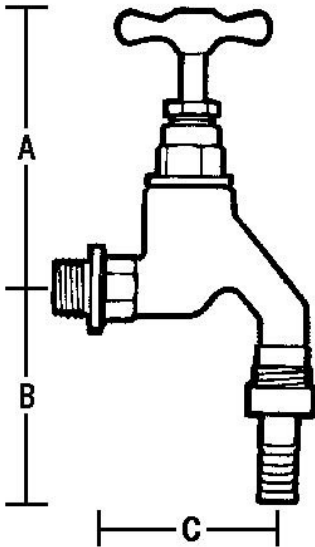

Pegler Valve

Brass hose union Bibtap (BS 1010), crutch top

141HU Bibtap

General Information

Key Features

- BS1010
- Max Cold Working Pressure 10 bar at upto 90c
- No Minimum pressure

Size	Pattern No.	Pack 1 Qty	Pack 2 Qty	Code	Barcode	Price (£) each ex VAT
1/2"	141HU	10	0	508037	5013866016288	£54.90
3/4"	141HU	4	0	508038	5013866016295	£94.02

141HU Bibtap

Dimensions

Code	Description	A	B	C
508037	1/2 141HU BRASS HOSE UNION BIBTAP	96	61	65
508038	3/4 141HU BRASS HOSE UNION BIBTAP	101	77	88

Pegler Yorkshire reserve the right to change specifications

Spare Key	Description	Code	Barcode	Date From	Date To	Price (£) ex VAT
1						
1	HK2 COMPLETE HEADWORK 1/2	817001	5013866058363	01/01/1900	08/03/2022	£0.00
1	HK3 COMPLETE HEADWORK 3/4	817002	5013866058370	01/01/1900	08/03/2022	£0.00
2						
2	VW17 VALVE WASHER	811209	5013866054181	01/01/1900	08/03/2022	£0.00
2	VW19 VALVE WASHER	814128	5013866056628	01/01/1900	06/09/2018	£0.00
3						
3	VWA5 VALVE WASHER ASSEMBLY	814120	5013866056567	01/01/1900	06/09/2018	£0.00
3	VWA6 VALVE WASHER ASSEMBLY	814121	5013866056574	01/01/1900	06/09/2018	£0.00
4						
4	SW3 HEAD / BODY WASHER	814133	5013866056673	01/01/1900	06/09/2018	£0.00
4	SW4 HEAD / BODY WASHER	814134	5013866056680	01/01/1900	06/09/2018	£0.00
5						
5	HU1CP HOSE UNION (CHROME)	814146	5013866056734	01/09/2003	08/03/2022	£0.00
5	HU3CP HOSE UNION (CHROME)	814176	5013866056802	01/09/2003	08/03/2022	£0.00
5	HU1 HOSE UNION - DISCONTINUED	814140	5013866056703	01/01/1900	10/04/2009	£0.00
5	HU3 HOSE UNION	814143	5013866056727	01/09/2003	08/03/2022	£0.00
5	HU2 HOSE UNION	814141	5013866056710	01/01/1900	08/03/2022	£0.00