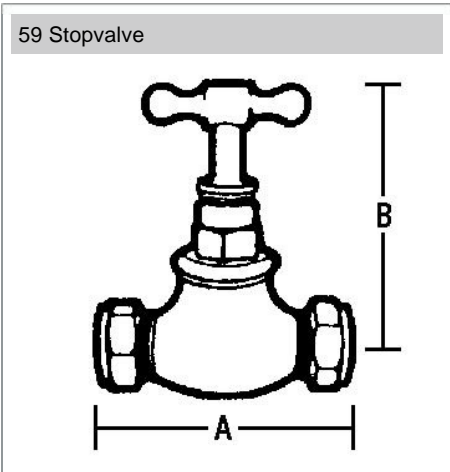

Pegler Valve

Stopvalve (BS 1010) crutch top copper x copper

59 Stopvalve

General Information

Key Features

- 5 Pegler Yorkshire year guarantee

Size	Pattern No.	Pack 1 Qty	Pack 2 Qty	Code	Barcode	Price (£) each ex VAT	Discontinued	Date Discontinued
15mm	59	10	0	501007	5013866015809	£20.73		
22mm	59	5	0	501008	5013866015816	£41.73		
28mm	59	4	0	501009	5013866015823	£105.00		
15mm	GM59	10	0	501047	5013866015861	Disc(Stock available)	Discontinued	03/07/2021
22mm	GM59	5	0	501048	5013866015878	Disc(Stock available)	Discontinued	03/07/2021

59 Stopvalve

Dimensions

Code	Description	A	B
501007	15MM 59 BRASS STOPVALVE CXC 84	90	0.38
501008	22MM 59 BRASS STOPVALVE CXC 90	100	0.59
501009	28MM 59 BRASS STOPVALVE CXC 115	120	1.22

Pegler Yorkshire reserve the right to change specifications