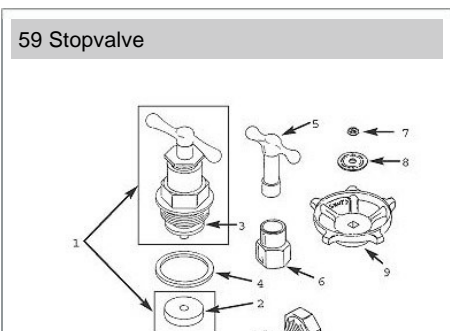

59 Stopvalve

Spare Key	Description	Code	Barcode	Date From	Date To	Price (£) ex VAT
1						
1	HK2 COMPLETE HEADWORK 1/2	817001	5013866058363	01/01/1900	08/03/2022	£0.00
1	HK3 COMPLETE HEADWORK 3/4	817002	5013866058370	01/01/1900	08/03/2022	£0.00
1	HK4 COMPLETE HEADWORK 1	817003	5013866058387	01/01/1900	08/03/2022	£0.00
1	HK2 COMPLETE HEADWORK 1/2	817001	5013866058363	01/01/1900	08/03/2022	£0.00
1	HK3 COMPLETE HEADWORK 3/4	817002	5013866058370	01/01/1900	08/03/2022	£0.00