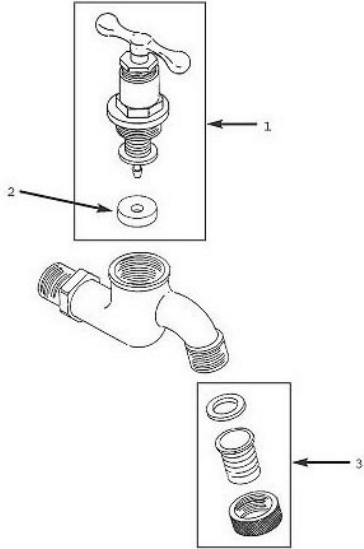

723 Bibtap

Dimensions

Code	Description	A	B	C
511007	1/2 723 BRASS HU BIBTAP	70	38	75 30
511008	3/4 723 BRASS HU BIBTAP	80	46	87 53

Pegler Yorkshire reserve the right to change specifications

Pressure and Temperature

Description	Minimum Operating Pressure (bar)	Maximum Cold Working Pressure (bar)	Maximum Hot Working Pressure (bar)
723 Bib tap	No Minimum Operating Pressure	10.0 bar at temperatures up to 90oC	Not Suitable for Maximum Hot Working Pressure

Materials

Component	Material
Body	Forged Brass
Backnut	Forged Brass
Anti-rotational washer	Polyethelene
Head	Brass Bar
Spindle	Brass Bar
Handle	Forged Brass

Component	Material
Valve	Brass Bar
Gland	Brass Bar
Packing	Plastic
Seals	Rubber

723 Bibtap

Spare Key	Description	Code	Barcode	Date From	Date To	Price (£) ex VAT
1						
1	HK9 COMPLETE HEADWORK 1/2	817205	5013866058691	01/01/1900	08/03/2022	£0.00
1	HK10 COMPLETE HEADWORK 3/4 - DISCONTINUED	817206	5013866058707	01/01/1900	10/04/2009	£0.00
2						
2	VW16 VALVE WASHER	811082	5013866053948	01/01/1900	08/03/2022	£0.00
2	VW17 VALVE WASHER	811209	5013866054181	01/01/1900	08/03/2022	£0.00
3						
3	HU6 HOSE UNION	817009	5013866058417	01/01/1900	08/03/2022	£0.00
3	HU7 HOSE UNION	817010	5013866058424	01/01/1900	08/03/2022	£0.00