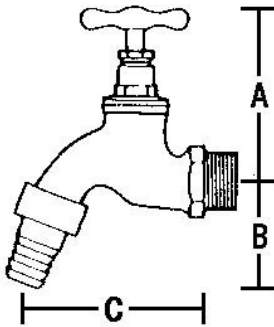

Pegler Valve

Light pattern brass hose union Bibtap, crutch top

723 Bibtap

General Information

Size	Pattern No.	Pack 1 Qty	Pack 2 Qty	Code	Barcode	Price (£) each ex VAT
1/2"	723	10	60	511007	5013866016394	£44.33
3/4"	723	5	0	511008	5013866016400	£87.22

723 Bibtap

Dimensions

Code	Description	A	B	C
511007	1/2 723 BRASS HU BIBTAP	70	38	75 30
511008	3/4 723 BRASS HU BIBTAP	80	46	87 53

Pegler Yorkshire reserve the right to change specifications

Pressure and Temperature