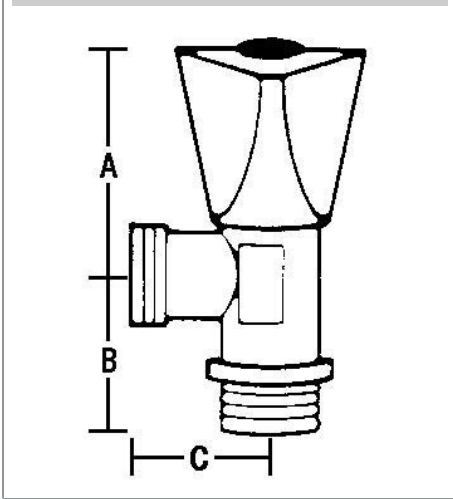

# Pegler Valve

Soft seat chromium plated brass angle valve, hot or cold, male iron x male iron

78 Angle valve

## General Information

Size	Pattern No.	Pack 1 Qty	Pack 2 Qty	Code	Barcode	Price (£) each ex VAT
1/2"	78	1	10	510060	5022050570819	£22.39

78 Angle valve

## Dimensions

Code	Description	A	B	C
510060	1/2 78 CP ANGLE VALVE SOFT SEAT HOT/COLD	46	35	27 0.21

Pegler Yorkshire reserve the right to change specifications

## Materials

Component	Material
Body	Chrome plated brass
Headwork	Brass
Stem	Brass
Seat	NBR
Indice	Plastic
Circlip	Steel
Handle	Chrome plated zinc alloy