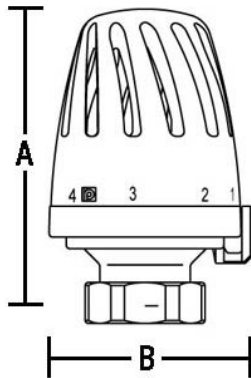

B1301 Liquid head anti theft

General Information

Size	Pattern No.	Pack 1 Qty	Pack 2 Qty	Code	Barcode	Price (£) each ex VAT
N/A	B1301-0/4 Anti Theft	1	20	686095	5022050564818	£46.76

Dimensions

Code	Description	A	B
686095	B1301-0/4 Anti Theft	87	63

Pegler Yorkshire reserve the right to change specifications

Guarantee

Thermostatic and Manual Radiator Valves

Pegler Customcare 5 Year Guarantee - Terms & Conditions

Products are subject to a 5 year guarantee that is between Pegler and the final purchaser of the product.

The guarantee is subject to proof of purchase being supplied.

This guarantee does not affect any statutory rights the consumer may have in law.

The guarantee covers manufacturing or material defects and is not applicable where the product is fitted contrary to conditions of use in our literature.

The guarantee is subject to the following limitations:

1. The valves are designed for use only in an indirect open-vented or sealed water-filled central heating and/or indirect hot water system and for no other purpose.
2. They must be used within the pressure and temperature limits stated in the technical information table below.

Operating Conditions (Maximum)
System Water Temperature (at 5bar) : 120 °C
Operating pressure (at 65 oC) :10 bar

3. Under no circumstances must they be used to in systems containing liquids or solutions other than water. The only exception is the addition of a proprietary central heating corrosion inhibitor, cleaner or anti-freeze to the system water in accordance with the manufacturer's instructions.

4. Damage caused by abusive behaviour and accidental damage to the product are not covered by this guarantee

The extent of Pegler liability is limited to the cost of the replacement of the defective item and not to fitting or consequential damages.