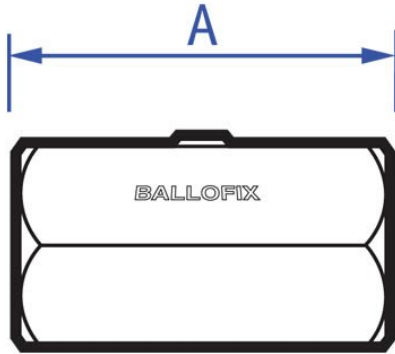

Pegler Valve

Ballofix isolating ball valve - threaded. Female x female, screwdriver operation

FxF Brass screw driver slot ball valve

General Information

Size	Pattern No.	Pack 1 Qty	Pack 2 Qty	Code	Barcode	Price (£) each ex VAT
1/2"		10	100	13532	5708537349382	£20.45
3/4"		1	10	13559	5708537344233	£38.70
1"		1	5	13573	5708537354584	£73.98

FxF Brass screw driver slot ball valve

Dimensions

Code Description A

13532	1/2"	3350YA	47	0.11
13559	3/4"	3450YA	56	0.23
13573	1"	3550YA	75	0.42

Pegler Yorkshire reserve the right to change specifications