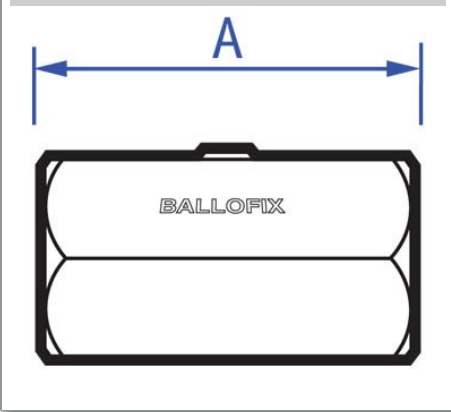

# Pegler Valve

Ballofix isolating ball valve - threaded. Female x female, screwdriver operation

FxF Chrome screw driver slot ball valve

### General Information

Size	Pattern No.	Pack 1 Qty	Pack 2 Qty	Code	Barcode	Price (£) each ex VAT
1/2"		1	10	13535	5708537327120	£28.34

FxF Chrome screw driver slot ball valve

### Dimensions

### Flange Data

Size	Code	Flange Diameter (mm)	Pitch Circle Diameter (mm)	No of Bolts	Bolt Diameter (mm)	Hole Diameter (mm)	Raised Face Diameter (mm)	Raised Face Height (mm)	Thickness of Flange (mm)

Pegler Yorkshire reserve the right to change specifications