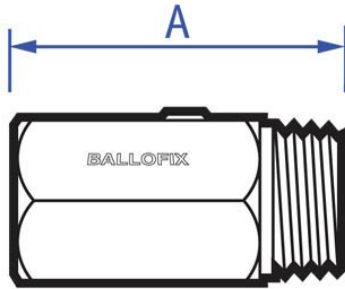

Pegler Valve

Ballofix isolating ball valve - threaded. Male x female, screwdriver operation

MxF Brass screw driver slot ball valve

General Information

Size	Pattern No.	Pack 1 Qty	Pack 2 Qty	Code	Barcode	Price (£) each ex VAT
1/4" x 1/4"		1	10	13148	5708537349351	£27.14
3/8" x 3/8"	3210YA	1	10	13166	5708537349337	£19.96
1/2" x 1/2"		1	10	13538	5708537286809	£23.45

MxF Brass screw driver slot ball valve

Dimensions

Code	Description	A
13148	1/4" x 1/4" 3200YA	44 0.07
13166	3/8" x 3/8" 3210YA	45 0.06
13538	1/2" x 1/2" 3310YA	44 0.10

Pegler Yorkshire reserve the right to change specifications

Materials

Component	Material
Body	DZR brass
Ball	DZR brass, nickel plated
Compression nut	Forged brass
Compression cone	Brass

Flange Data

Size	Code	Flange Diameter (mm)	Pitch Circle Diameter (mm)	No of Bolts	Bolt Diameter (mm)	Hole Diameter (mm)	Raised Face Diameter (mm)	Raised Face Height (mm)	Thickness of Flange (mm)
1/4" x 1/4"	3200YA	44	44	4	4.5	4.5	44	4	4
3/8" x 3/8"	3210YA	45	45	4	4.5	4.5	45	4	4
1/2" x 1/2"	3310YA	44	44	4	4.5	4.5	44	4	4