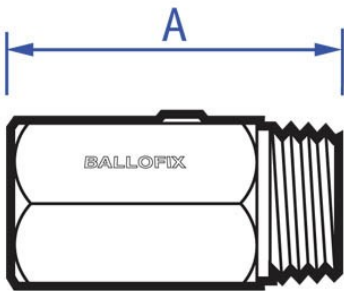

Pegler Valve

Ballofix isolating ball valve - threaded. Male x female, chrome plated, screwdriver operation

MxF Chrome screw driver slot ball valve

General Information

Size	Pattern No.	Pack 1 Qty	Pack 2 Qty	Code	Barcode	Price (£) each ex VAT	
1/4" x 1/4"		1	10	13151	5708537328356	Disc(Out of Stock)	Discontinued 17/09/2021
1/2" x 1/2"		1	10	13539	5708537286731	£28.34	
3/4" x 3/4"		1	10	13377	5708537329810	£42.59	

MxF Chrome screw driver slot ball valve

Dimensions

Code	Description	A
13539	1/2" x 1/2" 3310ZA	44 0.26
13377	3/4" x 3/4" 3410ZA	52 0.19

Pegler Yorkshire reserve the right to change specifications

Materials