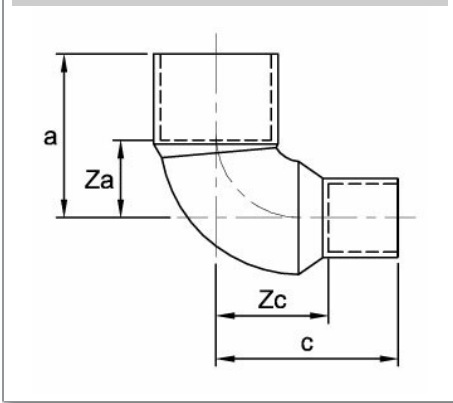

## Reducing elbow, copper x copper

N12R/5090 Elbow

### General Information

Size	Pattern No.	Pack 1 Qty	Pack 2 Qty	Code	Barcode	Price (£) each ex VAT
22mm x 15mm	N12R/5090	10	120	88483	5022050884831	£2520.60 per 100

N12R/5090 Elbow

### Dimensions

Code	Description	a	c	Za	Zc
88483	22 x 15mm N12R/5090	37	28	17	17

Pegler Yorkshire reserve the right to change specifications