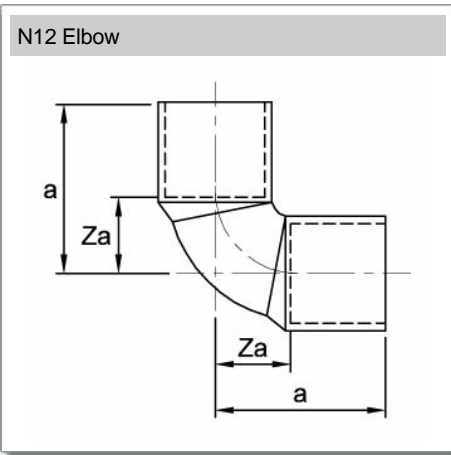

Endex

Elbow, copper x copper

N12 Elbow

General Information

Size	Pattern No.	Pack 1 Qty	Pack 2 Qty	Code	Barcode	Price (£) each ex VAT
66.7mm N12		1	0	<u>88456</u>	5022050593603	£137.13
76.1mm N12		1	0	<u>89619</u>	5022050572875	£206.66

N12 Elbow

Dimensions

Code Description a Za

88456 67mm N12 77 43

89619 76mm N12

Pegler Yorkshire reserve the right to change specifications

Guarantee

Pegler 25 Year Guarantee - Terms and Conditions