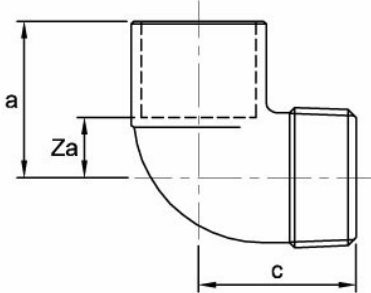

Endex

Male elbow, copper x BSP taper male thread

N13/4092G Elbow

General Information

Size	Pattern No.	Pack 1 Qty	Pack 2 Qty	Code	Barcode	Price (£) each ex VAT
15mm x 1/2"	N13/4092G	10	300	88497	5022050884978	£2568.13 per 100
22mm x 3/4"	N13/4092G	10	150	88505	5022050885050	£3620.74 per 100
22mm x 1"	N13/4092G	10	80	84547	5022050592699	£3933.66 per 100
28mm x 1"	N13/4092G	10	80	88509	5022050885098	£5122.59 per 100

N13/4092G Elbow

Dimensions

Code	Description	a	c	Za
88497	15mm x 1/2" N13/4092G	20	33	9
88505	22mm x 3/4" N13/4092G	27	34	11
84547	22mm x 1" N13/4092G	30	38	14
88509	28mm x 1" N13/4092G	34	38	15

Pegler Yorkshire reserve the right to change specifications

The extent of this liability is limited to the cost of the replacement of the defective item and not to installation or consequential damages.

Pressure and Temperature

Size	-40°C (Min)	30°C	65°C	110°C (Max)
6mm to 28mm	25bar	25bar	25bar	16bar

Size	-40°C (Min)	30°C	65°C	110°C (Max)
35mm to 54mm	25bar	25bar	16bar	10bar
67mm	16bar	16bar	16bar	10bar

Size	-15°C (Min)	30°C	65°C	110°C (Max)
6mm to 54mm	16bar	16bar	10bar	6bar
67mm	10bar	10bar	6bar	4bar