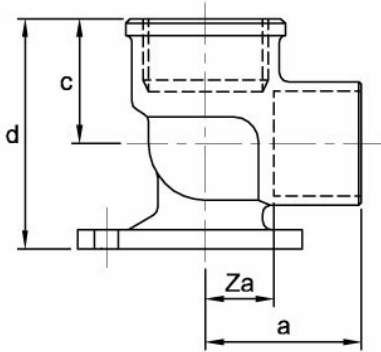

Endex

Backplate elbow, copper x BSP parallel female thread. Backplate with three hole fixing

N15 Elbow

General Information

| Size | Pattern No. | Pack 1 Qty | Pack 2 Qty | Code | Barcode | Price (£) each ex VAT |
|-------------|-------------|------------|------------|-----------------------|---------------|-----------------------|
| 15mm x 1/2" | N15 | 10 | 120 | 88555 | 5022050885555 | £2847.03 per 100 |
| 22mm x 3/4" | N15 | 10 | 80 | 88559 | 5022050885593 | £5401.64 per 100 |

N15 Elbow

Dimensions

| Code | Description | a | c | d | Za |
|-------|-----------------|----|----|----|----|
| 88555 | 15 x 1/2" N15 | 23 | 41 | 40 | 12 |
| 88559 | 22mm x 3/4" N15 | 31 | 27 | 49 | 15 |

| Size | -40°C (Min) | 30°C | 65°C | 110°C (Max) |
|--------------|-------------|-------|-------|-------------|
| 35mm to 54mm | 25bar | 25bar | 16bar | 10bar |
| 67mm | 16bar | 16bar | 16bar | 10bar |

| Size | -15°C (Min) | 30°C | 65°C | 110°C (Max) |
|-------------|-------------|-------|-------|-------------|
| 6mm to 54mm | 16bar | 16bar | 10bar | 6bar |
| 67mm | 10bar | 10bar | 6bar | 4bar |

Pressure Loss Tables: Copper Water