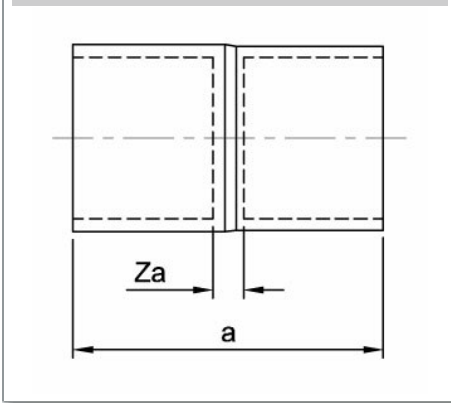

Endex

Adaptor coupling imperial copper x metric copper, to connect imperial tube to metric tube

N1IM/5241 Coupling

General Information

Size	Pattern No.	Pack 1 Qty	Pack 2 Qty	Code	Barcode	Price (£) ex VAT
1/2" x 15mm	N1IM/5241	10	350	88047	5022050880475	£1304.08 per 100
3/4" x 22mm	N1IM/5241	10	150	88048	5022050880482	£1194.40 per 100
1" x 28mm	N1IM/5241	10	100	88049	5022050880499	£2259.70 per 100

N1IM/5241 Coupling

Dimensions

Code	Description	a	Za
88047	15mm x 1/2" N1IM/5241	23	1
88048	22mm x 3/4" N1IM/5241	35	2
88049	28mm x 1" N1IM/5241	42	1

Pegler Yorkshire reserve the right to change specifications

Size	-40°C (Min)	30°C	65°C	110°C (Max)
35mm to 54mm	25bar	25bar	16bar	10bar
67mm	16bar	16bar	16bar	10bar

Size	-15°C (Min)	30°C	65°C	110°C (Max)
6mm to 54mm	16bar	16bar	10bar	6bar
67mm	10bar	10bar	6bar	4bar