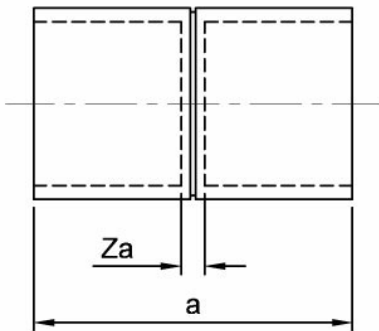

Endex

Straight coupling, copper x copper

N1 Coupling

General Information

Size	Pattern No.	Pack 1 Qty	Pack 2 Qty	Code	Barcode	Price (£) each ex VAT
66.7mm N1		1	0	88030	5022050592934	£51.61
76.1mm N1		1	0	89600	5022050594549	£62.72
108mm N1		1	0	89601	5022050594556	£142.73
133mm N1		1	0	89697	5022050594808	£170.28
159mm N1		1	0	89698	5022050594815	£205.98

N1 Coupling

Dimensions

Code Description a Za

88030	67mm N1	83	29
89600	76mm N1	49	29
89601	108mm N1	62	23
89697	133mm N1	97	27
89698	159mm N1	99	29

Pegler Yorkshire reserve the right to change specifications

Size	-40°C (Min)	30°C	65°C	110°C (Max)
35mm to 54mm	25bar	25bar	16bar	10bar
67mm	16bar	16bar	16bar	10bar

Size	-15°C (Min)	30°C	65°C	110°C (Max)
6mm to 54mm	16bar	16bar	10bar	6bar
67mm	10bar	10bar	6bar	4bar