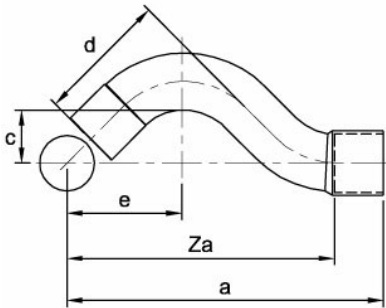

Endex

Partial crossover, female copper x male copper for insertion in fitting

N22/5086 Crossover

General Information

Key Features

- Female copper x male copper for insertion in fitting

Size	Pattern No.	Pack 1 Qty	Pack 2 Qty	Code	Barcode	Price (£) each ex VAT
15mm	N22/5086	5	100	88682	5022050886828	£2283.57 per 100
18mm	N22/5086	5	80	85242D	5022050151377	£3646.87 per 100
22mm	N22/5086	5	60	88685	5022050886859	£4586.95 per 100

N22/5086 Crossover

Dimensions

Code	Description	a	c	d	e	Za
88682	15mm N22/5086	87	19	36	36	81
85242D	18mm N22/5086	99	20	42	36	86
88685	22mm N22/5086	115	20	49	44	100

Pegler Yorkshire reserve the right to change specifications

Size	-40°C (Min)	30°C	65°C	110°C (Max)
35mm to 54mm	25bar	25bar	16bar	10bar
67mm	16bar	16bar	16bar	10bar

Size	-15°C (Min)	30°C	65°C	110°C (Max)
6mm to 54mm	16bar	16bar	10bar	6bar
67mm	10bar	10bar	6bar	4bar