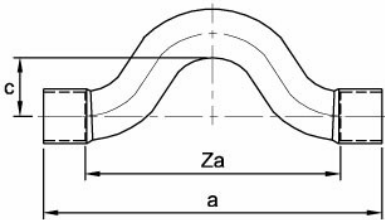

Endex

Full crossover, copper x copper

N23/5085 Crossover

General Information

Key Features

- Copper x Copper

Size	Pattern No.	Pack 1 Qty	Pack 2 Qty	Code	Barcode	Price (£) each ex VAT
15mm	N23/5085	5	100	88692	5022050886927	£2566.54 per 100
18mm	N23/5085	5	70	85221D	5022050151070	£3032.15 per 100
22mm	N23/5085	5	40	88695	5022050886958	£5580.63 per 100

N23/5085 Crossover

Dimensions

Code	Description	a	c	Za
88692	15mm N22/5085	113	20	89
85221D	18mm N22/5085	126	20	101
88695	22mm N22/5085	142	20	110

Pegler Yorkshire reserve the right to change specifications

Size	-40°C (Min)	30°C	65°C	110°C (Max)
35mm to 54mm	25bar	25bar	16bar	10bar
67mm	16bar	16bar	16bar	10bar

Size	-15°C (Min)	30°C	65°C	110°C (Max)
6mm to 54mm	16bar	16bar	10bar	6bar
67mm	10bar	10bar	6bar	4bar