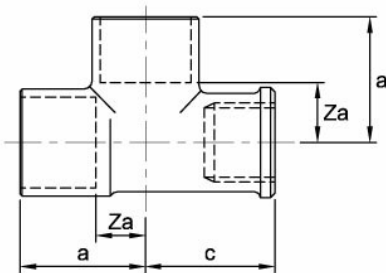

Endex

Female tee, copper x BSP parallel female end x copper branch with reduced female end

N29R/4134G Tee

General Information

Size	Pattern No.	Pack 1 Qty	Pack 2 Qty	Code	Barcode	Price (£) ex VAT
22mm x 1/2" x 22mm	N29R/4134G	10	100	89020	5022050890207	£3363.07 per 100
28mm x 1/2" x 28mm	N29R/4134G	10	60	89021	5022050890214	£7749.67 per 100

N29R/4134G Tee

Dimensions

Code	Description	a	c	Za
89020	22 x 1/2" x 22mm N29R/4134G	27	25	12
89021	28 x 1/2" x 28mm N29R/4134G	34	30	15

Pegler Yorkshire reserve the right to change specifications

Guarantee

Size	-40°C (Min)	30°C	65°C	110°C (Max)
35mm to 54mm	25bar	25bar	16bar	10bar
67mm	16bar	16bar	16bar	10bar

Size	-15°C (Min)	30°C	65°C	110°C (Max)
6mm to 54mm	16bar	16bar	10bar	6bar
67mm	10bar	10bar	6bar	4bar