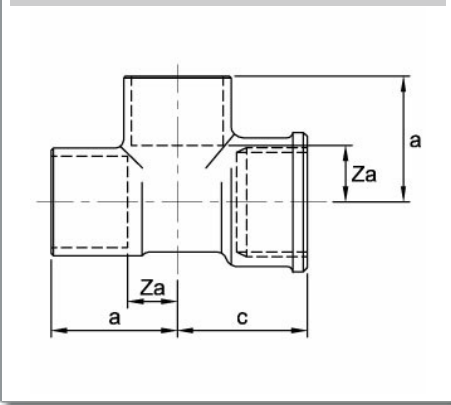

Endex

Female tee, copper x BSP parallel female end x copper branch

N29/4134G Tee

General Information

Size	Pattern No.	Pack 1 Qty	Pack 2 Qty	Code	Barcode	Price (£) ex VAT
15mm x 1/2" x 15mm	N29/4134G	10	180	<u>89005</u>	5022050890054	£1566.61 per 100

N29/4134G Tee

Dimensions

Code	Description	a	c	Za
89005	15 x 1/2" x 15mm N29/4134G	22	22	11

Pegler Yorkshire reserve the right to change specifications

Guarantee

Pegler 25 Year Guarantee - Terms and Conditions