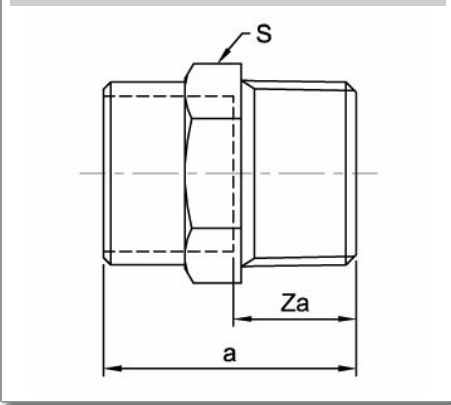

Endex

Straight male connector, copper x BSP taper male thread

N3 Connector

General Information

Size	Pattern No.	Pack 1 Qty	Pack 2 Qty	Code	Barcode	Price (£) each ex VAT
66.7mm x 2.1/2"	N3	1	0	88200	5022050593146	£247.13
76.1mm x 3"	N3	1	0	89615	5022050594600	£427.87
108mm x 4"	N3	1	0	89616	5022050594617	£740.76

N3 Connector

Dimensions

Code	Description	a	Za	s
88200	67mm x 2 1/2" N3	64	30	80
89615	76mm x 3" N3	69	51	93
89616	108mm x 4" N3	76	55	119

Pegler Yorkshire reserve the right to change specifications

Guarantee