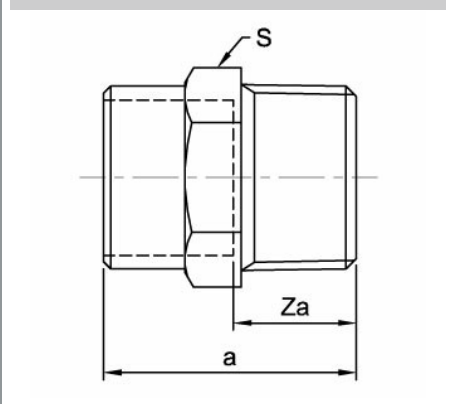

N3/4243G Connector

Dimensions

Code	Description	a	Za	s
88174	15mm x 3/8" N3/4243G	24	13	19
88175	15mm x 1/2" N3/4243G	26	15	19
88176	15mm x 3/4" N3/4243G	28	17	19
84686D	18mm x 1/2" N3/4243G	28	15	21
84687D	18mm x 3/4" N3/4243G	28	15	21
88184	22mm x 1/2" N3/4243G	32	16	25
88185	22mm x 3/4" N3/4243G	32	17	25
88186	22mm x 1" N3/4243G	33	17	27
88188	28mm x 3/4" N3/4243G	36	18	32
88189	28mm x 1" N3/4243G	38	19	32
88192	35mm x 1 1/4" N3/4243G	40	17	45
88195	42mm x 1 1/2" N3/4243G	52	25	51
88198	54mm x 2" N3/4243G	65	31	81

Pegler Yorkshire reserve the right to change specifications

Guarantee