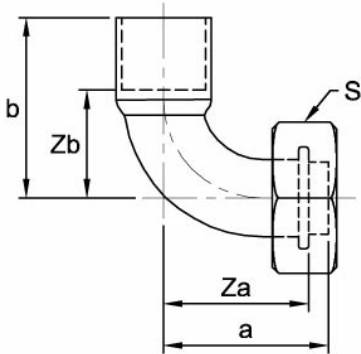

Endex

Bent tap connector, copper x BSP hexagonal union nut. Spigot and washer joint

N63 Connector

General Information

Size	Pattern No.	Pack 1 Qty	Pack 2 Qty	Code	Barcode	Price (£) ex VAT
15mm x 1/2"	N63	10	120	89110	5022050891105	£895.35 per 100
22mm x 3/4"	N63	10	80	89111	5022050891112	£2329.67 per 100

N63 Connector

Dimensions

Code	Description	a	b	Za	Zb	s
89110	15mm x 1/2" N63	38	28	33	18	24
89111	22mm x 3/4" N63	51	42	45	22	30

Pegler Yorkshire reserve the right to change specifications

Guarantee

Pegler 25 Year Guarantee - Terms and Conditions

Size	-40°C (Min)	30°C	65°C	110°C (Max)
35mm to 54mm	25bar	25bar	16bar	10bar
67mm	16bar	16bar	16bar	10bar

Size	-15°C (Min)	30°C	65°C	110°C (Max)
6mm to 54mm	16bar	16bar	10bar	6bar
67mm	10bar	10bar	6bar	4bar