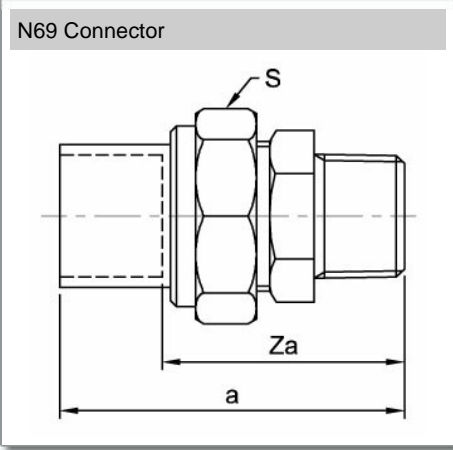

Endex

Straight male union connector, copper x BSP taper male thread. Cone joint to BS 1010

N69 Connector

General Information

Key Features

- Copper x BSP taper male thread Cone joint to BS 1010

Size	Pattern No.	Pack 1 Qty	Pack 2 Qty	Code	Barcode	Price (£) ex VAT
15mm x 1/2"	N69	10	80	89235	5022050892355	£5222.86 per 100
22mm x 3/4"	N69	10	40	89242	5022050892423	£5906.05 per 100
28mm x 1"	N69	1	20	89245	5022050594488	£8897.22 per 100
35mm x 1 1/4"	N69	1	15	89248	5022050594501	£13118.01 per 100
42mm x 1 1/2"	N69	1	10	89250	5022050594518	£22381.31 per 100
54mm x 2"	N69	1	5	89251	5022050594525	£30938.83 per 100

N69 Connector

Dimensions

Code	Description	a	Za	s
89235	15mm x 1/2" N69	61	46	30
89242	22mm x 3/4" N69	66	48	37
89245	28mm x 1" N69	74	55	46
89248	35mm x 1 1/4" N69	74	50	53
89250	42mm x 1 1/2" N69	81	53	65
89251	54mm x 2" N69	108	71	82