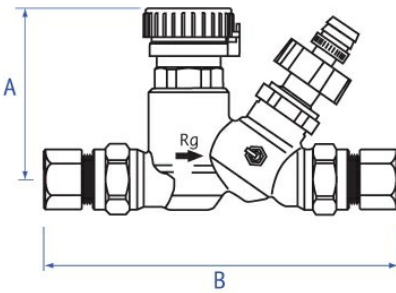

### General Information

Size	Pattern No.	Pack		Code	Barcode	Price (£) each ex VAT	Disc(Out Stock)
		1 Qty	2 Qty				
15mm	P605C	1	0	<u>16520</u>	5022050570208		Discontinued 17/09/2021

P605C Thermo circulation valve

### Dimensions