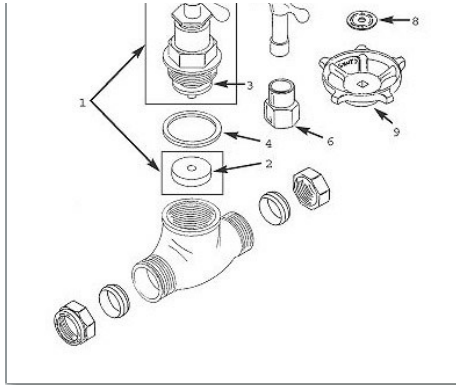

Regulations

Regulations

It is important to ensure that the water supplies to your fittings are connected in accordance with the water regulations (WRAS) requirements and good plumbing practice.

This product has been designed in accordance with BS1010 standard.

PL59A Stopvalve

Spare Key	Description	Code	Barcode	Date From	Date To	Price (£) ex VAT
		1				

Spare Key	Description	Code	Barcode	Date From	Date To	Price (£) ex VAT
1	25MM PL105 METRIC SIZE DZR CAPNUT	860208	5013866024047	01/01/1900	08/03/2022	£0.00
1	15MM 105 PRESTEX TYPE A BRASS CAPNUT	860097	5013866023774	01/09/2003	To Current	£4.63
1	20MM PL105 METRIC SIZE DZR CAPNUT	860207	5013866024030	01/01/1900	08/03/2022	£0.00
1	15MM 105 PRESTEX TYPE A BRASS CAPNUT	860097	5013866023774	01/09/2003	To Current	£4.63
1	22MM 105 PRESTEX TYPE A BRASS CAPNUT	860068	5013866023729	01/09/2003	To Current	£7.90
1	25MM PL105 METRIC SIZE DZR CAPNUT	860208	5013866024047	01/01/1900	08/03/2022	£0.00
1	28MM 105 PRESTEX TYPE A BRASS CAPNUT	860069	5013866023736	01/09/2003	To Current	£10.81
1	32MM PL105 METRIC SIZE DZR CAPNUT	860209	5013866024054	01/01/1900	08/03/2022	£0.00

Spare Key	Description	Code	Barcode	Date From	Date To	Price (£) ex VAT
2						
2	25MM PL103 COPPER CONE	860178	5013866023927	01/09/2003	08/03/2022	£0.00
2	15MM C103 COPPER CONE	860007	5013866023514	01/01/1900	06/09/2018	£0.00
2	20MM PL103 COPPER CONE	860177	5013866023910	01/09/2003	08/03/2022	£0.00
2	15MM C103 COPPER CONE	860007	5013866023514	01/01/1900	06/09/2018	£0.00
2	22MM C103 COPPER CONE	860008	5013866023521	01/01/1900	06/09/2018	£0.00
2	25MM PL103 COPPER CONE	860178	5013866023927	01/09/2003	08/03/2022	£0.00
2	28MM C103 COPPER CONE	860009	5013866023538	01/01/1900	06/09/2018	£0.00
2	32MM PL103 COPPER CONE	860179	5013866023934	01/09/2003	08/03/2022	£0.00