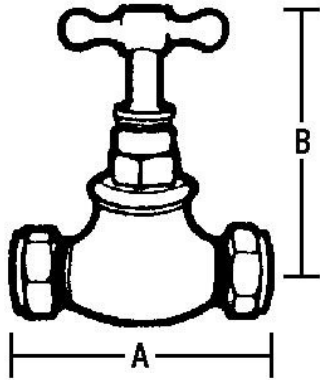

Pegler Valve

Gunmetal stopvalve (BS 1010), crutch top, polyethylene x copper

PL59A Stopvalve

General Information

Size	Pattern No.	Pack 1 Qty	Pack 2 Qty	Code	Barcode	Price (£) each ex VAT
32x28mm	PL59A	1	2	504059	5022050546302	£181.07

PL59A Stopvalve

Dimensions

Code	Description	A	B	Kg
504059	28X32MM PL59A GUNMETAL STOPVALVE PL X C	131	1	

Pegler Yorkshire reserve the right to change specifications

Pressure and Temperature

Description	Minimum Operating Pressure (bar)	Maximum Cold Working Pressure (bar)	Maximum Hot Working Pressure (bar)
PL59A Stopvalve	No Minimum Operating Pressure	16.0 bar at temperatures up to 30oC	5.0 bar at temperatures up to 120oC

PL59A Stopvalve

Spare Key	Description	Code	Barcode	Date From	Date To	Price (£) ex VAT
		1				

Spare Key	Description	Code	Barcode	Date From	Date To	Price (£) ex VAT
1	25MM PL105 METRIC SIZE DZR CAPNUT	860208	5013866024047	01/01/1900	08/03/2022	£0.00
1	15MM 105 PRESTEX TYPE A BRASS CAPNUT	860097	5013866023774	01/09/2003	To Current	£4.63
1	20MM PL105 METRIC SIZE DZR CAPNUT	860207	5013866024030	01/01/1900	08/03/2022	£0.00
1	15MM 105 PRESTEX TYPE A BRASS CAPNUT	860097	5013866023774	01/09/2003	To Current	£4.63
1	22MM 105 PRESTEX TYPE A BRASS CAPNUT	860068	5013866023729	01/09/2003	To Current	£7.90
1	25MM PL105 METRIC SIZE DZR CAPNUT	860208	5013866024047	01/01/1900	08/03/2022	£0.00
1	28MM 105 PRESTEX TYPE A BRASS CAPNUT	860069	5013866023736	01/09/2003	To Current	£10.81
1	32MM PL105 METRIC SIZE DZR CAPNUT	860209	5013866024054	01/01/1900	08/03/2022	£0.00