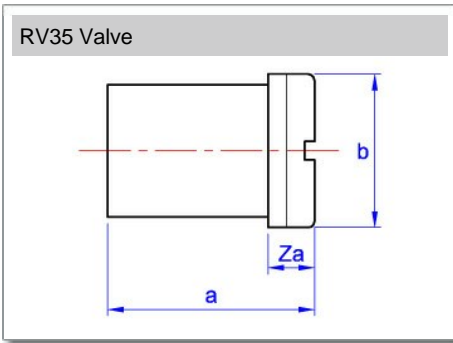

Yorkshire

Air release valve. Male copper end suitable for use in any capillary socket.

General Information

Size	Pattern No.	Pack 1 Qty	Pack 2 Qty	Code	Barcode	Price (£) each ex VAT
15mm RV35		10	500	08620	5022050086204	£16.45