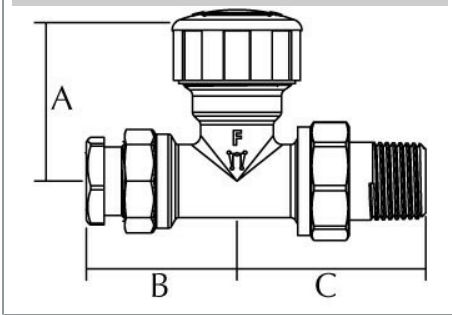

## VB1490 Straight valve body preset

VB1490 Straight valve body preset

### General Information

Size	Pattern No.	Pack 1 Qty	Pack 2 Qty	Code	Barcode	Price (£) each ex VAT
15mm / 1/2"x1/2"	1490/4P	1	10	<a href="#">686084</a>	5022050553355	£35.34
22mm / 3/4"x3/4"	1490/4P	1	5	<a href="#">686085</a>	5022050553362	£47.14

### Dimensions

Code	Description	A	B	C
686084	1/2-15MMX1/2 VB 1490/4P STRAIGHT VLV BODY PRESET	43	41	51
686085	3/4-22MMX3/4 VB 1490/4P STRAIGHT VLV BODY PRESET	45	47	62

Pegler Yorkshire reserve the right to change specifications