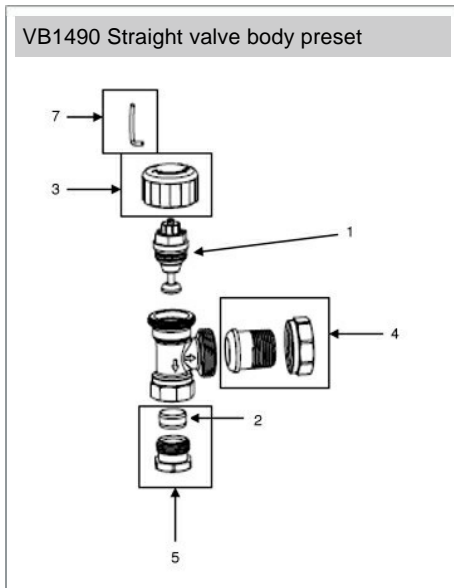

Description	Minimum Operating Pressure (bar)	Maximum Cold Working Pressure (bar)	Maximum Hot Working Pressure (bar)
VB1490 Straight Valve Body Preset	No Minimum Operating Pressure	10.0 bar at temperatures up to 120oC	Not Suitable for Maximum Hot Working Pressure

Care and Maintenance

Care

No regular aesthetic care is required for this product

Maintenance

No regular maintenance is required for this product.

For any further help please contact the Service Support Team on: 0800 1560050.

Spare Key	Description	Code	Barcode	Date From	Date To	Price (£) ex VAT
1						
1	HK94 HEADWORK (B4)	854429	5013866082412	01/01/1900	To Current	£31.03
1	HK94 HEADWORK (B4)	854429	5013866082412	01/01/1900	To Current	£31.03
2						
2	15MM BSC103 BELMONT SHORT CONE	843017	5013866059278	01/01/1900	08/03/2022	£0.00
2	15MM BSC103 BELMONT SHORT CONE	843017	5013866059278	01/01/1900	08/03/2022	£0.00
3						
3	DC7 DUST CAP	850734	5013866061974	01/01/1900	08/03/2022	£0.00
3	DC7 DUST CAP	850734	5013866061974	01/01/1900	08/03/2022	£0.00
4						
4	TP12CP 1/2 CHROME TAIL PIPE (B4)	854430	5013866082429	01/01/1900	To Current	£17.34
4	TP13CP 3/4 CHROME TAIL PIPE (B4)	854431	5013866082436	01/01/1900	08/03/2022	£0.00
5						
5	NC5 1/2 NIPPLE & CONE (B4)	854432	5013866082443	01/01/1900	To Current	£5.11
5	NC6 3/4 NIPPLE & CONE (B4)	854433	5013866082450	01/01/1900	To Current	£5.11
7						
7	Locking Limiting Pin - DISCONTINUED	686101	5013866034596	01/01/1900	10/04/2009	£1.91
7	Locking Limiting Pin - DISCONTINUED	686101	5013866034596	01/01/1900	10/04/2009	£1.91