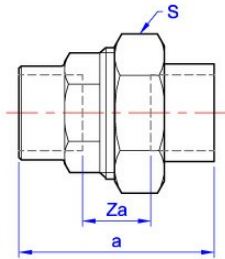

Yorkshire

Union coupling, copper x copper. Cone joint to BS 1010

YP11 Coupling

General Information

Size	Pattern No.	Pack 1 Qty	Pack 2 Qty	Code	Barcode	Price (£) each ex VAT
15mm YP11		10	100	08251	5022050082510	£36.03
22mm YP11		5	50	08252	5022050082527	£57.70
28mm YP11		1	30	08253	5022050556189	£84.09
35mm YP11		1	15	08254	5022050556196	£114.44
42mm YP11		1	10	08255	5022050556202	£167.21
54mm YP11		1	5	08256	5022050556219	£318.31

YP11 Coupling

Dimensions

Code Description a Za S

08251	15mm YP11	59	30	31
08252	22mm YP11	69	29	37
08253	28mm YP11	69	25	46
08254	35mm YP11	69	23	53
08255	42mm YP11	81	19	65
08256	54mm YP11	97	23	82

Pegler Yorkshire reserve the right to change specifications