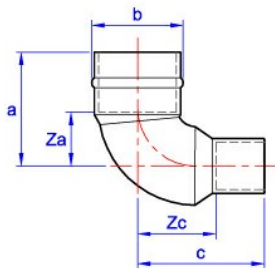

# Yorkshire

Reducing elbow, as YP12 but with one end reduced

YP12R Elbow

### General Information

Size	Pattern No.	Pack 1 Qty	Pack 2 Qty	Code	Barcode	Price (£) each ex VAT
22 x 15mm	YP12R	10	100	08310	5022050083104	£33.95

YP12R Elbow

### Dimensions

Code	Description	a	b	c	Za	Zc
08310	22 x 15mm YP12R	30	27	28	11	13

Pegler Yorkshire reserve the right to change specifications

### Pressure and Temperature

Size	-40°C (Min)	30°C	65°C	110°C (Max)
6mm to 54mm	16 bar	16 bar	10 bar	6 bar
67mm	10 bar	10 bar	6 bar	4 bar