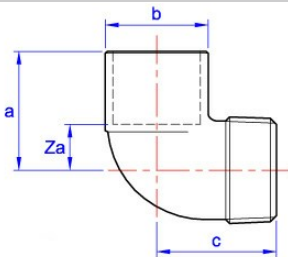

Yorkshire

Male elbow, copper x BSP taper male thread

YP13 Elbow

General Information

Size	Pattern No.	Pack 1 Qty	Pack 2 Qty	Code	Barcode	Price (£) each ex VAT
15mm x 1/2"	YP13	10	240	08333	5022050083333	£25.81
22mm x 3/4"	YP13	5	100	08334	5022050083340	£36.63
28mm x 1"	YP13	5	50	08335	5022050083357	£55.08

YP13 Elbow

Dimensions

Code	Description	a	b	c	Za
08333	15mm x 1/2" YP13	24	21	34	9
08334	22mm x 3/4" YP13	31	27	34	13
08335	28mm x 1" YP13	38	34	46	16

Pegler Yorkshire reserve the right to change specifications

The extent of this liability is limited to the cost of the replacement of the defective item and not to installation or consequential damages.

Pressure and Temperature

Size	-40°C (Min)	30°C	65°C	110°C (Max)
6mm to 54mm	16 bar	16 bar	10 bar	6 bar
67mm	10 bar	10 bar	6 bar	4 bar