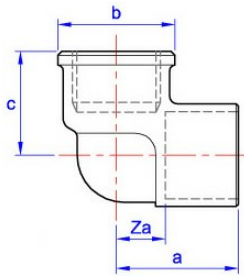

Yorkshire

Reducing female elbow, as YP14 but with reduced female end

YP14LC Elbow

General Information

Size	Pattern No.	Pack 1 Qty	Pack 2 Qty	Code	Barcode	Price (£) each ex VAT
22mm x 1/2"	YP14LC	10	120	08362	5022050083623	£37.27

YP14LC Elbow

Dimensions

Code	Description	a	b	c	Za
08362	22mm x 1/2" YP14LC	30	28	28	11

Pegler Yorkshire reserve the right to change specifications

Guarantee

Pegler 25 Year Guarantee - Terms and Conditions

Products are subject to a 25 year guarantee that is between Pegler and the final purchaser of the product.

The extent of this liability is limited to the cost of the replacement of the defective item and not to installation or consequential damages.

Pressure and Temperature

Size	-40°C (Min)	30°C	65°C	110°C (Max)
6mm to 54mm	16 bar	16 bar	10 bar	6 bar
67mm	10 bar	10 bar	6 bar	4 bar