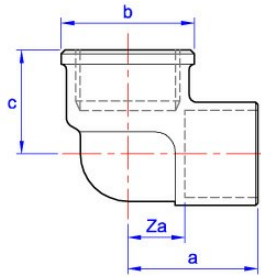

Yorkshire

Female elbow, copper x BSP parallel female thread

YP14 Elbow

General Information

Size	Pattern No.	Pack 1 Qty	Pack 2 Qty	Code	Barcode	Price (£) each ex VAT
15mm x 1/2"	YP14	10	120	08351	5022050083517	£22.29
22mm x 3/4"	YP14	10	100	08353	5022050083531	£32.21
28mm x 1"	YP14	1	50	08354	5022050556288	£55.76

YP14 Elbow

Dimensions

Code	Description	a	b	C	Za
08351	15mm x 1/2" YP14	26	28	22	13
08353	22mm x 3/4" YP14	33	35	27	14
08354	28mm x 1" YP14	40	42	33	18

Pegler Yorkshire reserve the right to change specifications

A small thumbnail image showing a portion of a technical table with multiple columns and rows of data, likely representing pressure loss values for different pipe sizes and flow rates.

Pressure Loss Tables: Copper Water