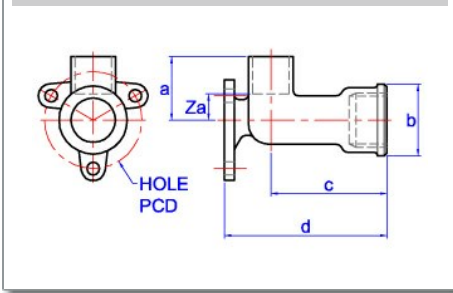

# Yorkshire

Backplate elbow, as YP15 but with extended nose and circular backplate

YP15LN Elbow

### General Information

Size	Pattern No.	Pack 1 Qty	Pack 2 Qty	Code	Barcode	Price (£) each ex VAT
15mm x 1/2"	YP15LN	5	60	08377	5022050083777	£57.33

YP15LN Elbow

### Dimensions

Code	Description	a	b	c	d	PCD	Za
08377	15mm x 1/2" YP15LN	24	30	51	70	35	11

Pegler Yorkshire reserve the right to change specifications