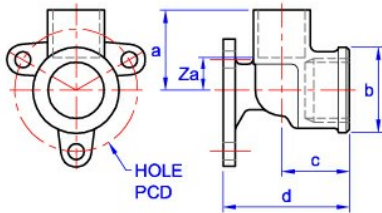

Yorkshire

Backplate elbow, copper x BSP parallel female thread. Triangular backplate three hole fixing

YP15 Elbow

General Information

Size	Pattern No.	Pack 1 Qty	Pack 2 Qty	Code	Barcode	Price (£) each ex VAT
15mm x 1/2"	YP15	10	50	08365	5022050083654	£27.04
22mm x 3/4"	YP15	5	40	08367	5022050083678	£58.08

YP15 Elbow

Dimensions

Code	Description	a	b	c	d	PCD	Za
08365	15mm x 1/2" YP15	26	28	31	41	35	11
08367	22mm x 3/4" YP15	33	34	27	49	41	15

Pegler Yorkshire reserve the right to change specifications

Guarantee