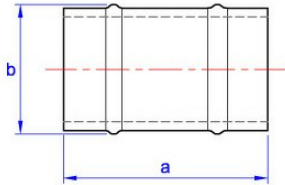

Yorkshire

Straight coupling, slip pattern copper x copper

YP1 Slip Coupling

General Information

Size	Pattern No.	Pack 1 Qty	Pack 2 Qty	Code	Barcode	Price (£) each ex VAT
15mm YP1 Slip		10	300	<u>08037</u>	5022050080370	£6.70
22mm YP1 Slip		10	120	<u>08038</u>	5022050080387	£14.02
28mm YP1 Slip		10	80	<u>08039</u>	5022050080394	£20.58

YP1 Slip Coupling

Dimensions

Code	Description	a	b
08037	15mm YP1 slip	30	19
08038	22mm YP1 slip	40	26
08039	28mm YP1 slip	47	33

Pegler Yorkshire reserve the right to change specifications

Guarantee

Pegler 25 Year Guarantee - Terms and Conditions