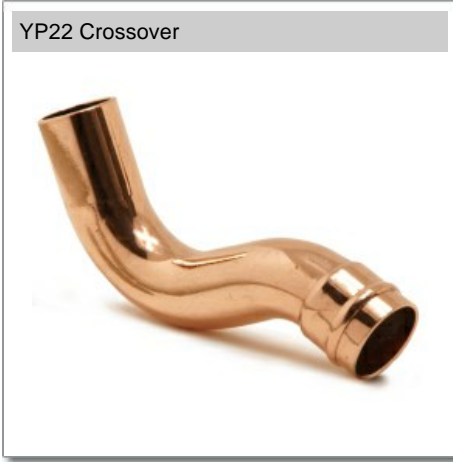

Yorkshire

Partial crossover, female copper x male copper for insertion into fitting

General Information

Size	Pattern No.	Pack 1 Qty	Pack 2 Qty	Code	Barcode	Price (£) each ex VAT	Discontinued	Date Discontinued
15mm	YP22	5	80	<u>08420</u>	5022050084200	£24.57		
22mm	YP22	5	50	<u>08422</u>	5022050084224	Disc(Stock available)	Discontinued	28/01/2022