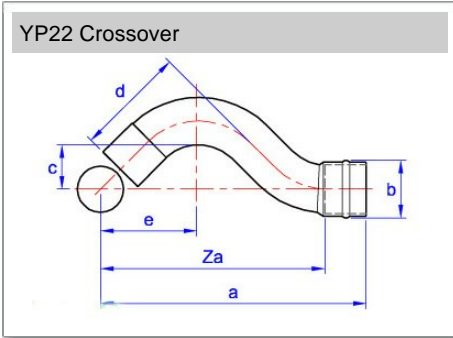

Yorkshire

Partial crossover, female copper x male copper for insertion into fitting

General Information

Size	Pattern No.	Pack 1 Qty	Pack 2 Qty	Code	Barcode	Price (£) each ex VAT	Discontinued	Date Discontinued
15mm	YP22	5	80	<u>08420</u>	5022050084200	£24.57		
22mm	YP22	5	50	<u>08422</u>	5022050084224	Disc(Stock available)	Discontinued	28/01/2022

Dimensions

Code	Description	a	b	c	d	e	Za
08420	15mm YP22	115	19	18	40	40	86

Pegler Yorkshire reserve the right to change specifications

Guarantee

Pegler 25 Year Guarantee - Terms and Conditions

Products are subject to a 25 year guarantee that is between Pegler and the final purchaser of the product.