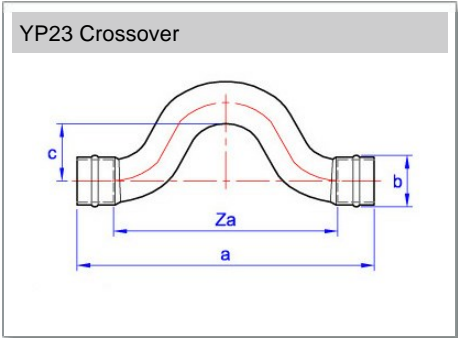

Yorkshire

Full crossover, copper x copper

General Information

Size	Pattern No.	Pack 1 Qty	Pack 2 Qty	Code	Barcode	Price (£) each ex VAT	Discontinued	Date Discontinued
15mm	YP23	5	80	<u>08430</u>	5022050084309	£29.20		
22mm	YP23	5	40	<u>08432</u>	5022050084323	Disc(Stock available)	Discontinued	28/01/2022