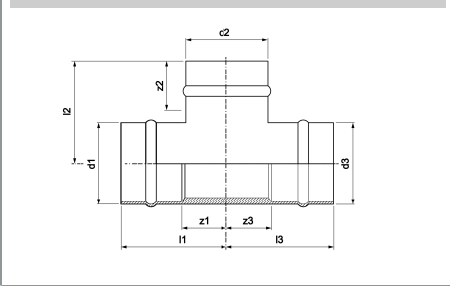

Yorkshire

Equal tee, all ends for copper

YP24 Tee

General Information

Size	Pattern No.	Pack 1 Qty	Pack 2 Qty	Code	Barcode	Price (£) each ex VAT
10mm	YP24	10	300	08443	5022050084439	£11.30
12mm	YP24	10	250	08445	5022050084453	£7.79
15mm	YPS24	10	120	08450	5022050084507	£3.40
22mm	YPS24	10	40	08460	5022050084606	£10.86
28mm	YP24	10	30	08462	5022050084620	£27.36
35mm	YP24	1	20	08464	5022050556332	£72.44
42mm	YP24	1	15	08466	5022050556349	£116.14
54mm	YP24	1	8	08467	5022050556356	£234.21
66.7mm	YP24	1	4	08468	5022050556363	£510.05

YP24 Tee

Dimensions

Code	Description	d1	d2	d3	l1	l2	l3	z1	z2	z3
08443	10mm YP24	10	10	10	9	9	9	4	4	4
08445	12mm YP24	12	12	12	10	10	10	4	4	4
08450	15mm YP24	15	15	15	22	23	22	8	10	8
08460	22mm YP24	22	22	22	30	31	30	12	13	12
08462	28mm YP24	28	28	28	38	38	38	16	16	16
08464	35mm YP24	35	35	35	25	25	25	10	10	10
08466	42mm YP24	42	42	42	28	28	28	13	13	13
08467	54mm YP24	54	54	54	33	33	33	15	15	15
08468	67mm YP24	67	67	67	39	39	39	19	19	19

The extent of this liability is limited to the cost of the replacement of the defective item and not to installation or consequential damages.

Pressure and Temperature

Size	-40°C (Min)	30°C	65°C	110°C (Max)
6mm to 54mm	16 bar	16 bar	10 bar	6 bar
67mm	10 bar	10 bar	6 bar	4 bar