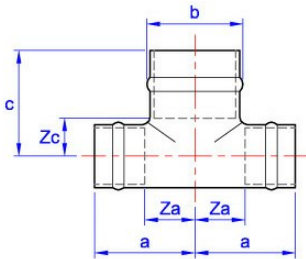

Yorkshire

Tee, both ends reduced, all ends for copper

YP28 Tee

General Information

Size	Pattern No.	Pack 1 Qty	Pack 2 Qty	Code	Barcode	Price (£) each ex VAT
15 x 15 x 22mm	YP28	10	80	08551	5022050085511	£23.05
22 x 22 x 28mm	YP28	10	30	08555	5022050085559	£54.45

YP28 Tee

Dimensions

Code	Description	a	b	c	Za	Zc
08551	15 x 15 x 22mm YP28	37	26	21	23	12
08555	22 x 22 x 28mm YP28	34	33	40	14	17

Pegler Yorkshire reserve the right to change specifications

Guarantee

Pegler 25 Year Guarantee - Terms and Conditions

The extent of this liability is limited to the cost of the replacement of the defective item and not to installation or consequential damages.

Pressure and Temperature

Size	-40°C (Min)	30°C	65°C	110°C (Max)
6mm to 54mm	16 bar	16 bar	10 bar	6 bar
67mm	10 bar	10 bar	6 bar	4 bar