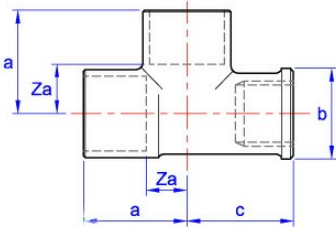

Yorkshire

Female tee, as YP29 but with reduced female BSP end

YP29R Tee

General Information

Size	Pattern No.	Pack 1 Qty	Pack 2 Qty	Code	Barcode	Price (£) each ex VAT
22mm x 1/2" x 22mm	YP29R	5	60	08575	5022050085757	£36.08
28mm x 1/2" x 28mm	YP29R	5	40	08576	5022050085764	£66.63

YP29R Tee

Dimensions

Code	Description	a	b	c	Za
08575	22 x 1/2" x 22mm YP29R	31	28	27	12
08576	28 x 1/2" x 28mm YP29R	41	28	38	19

Pegler Yorkshire reserve the right to change specifications

Guarantee

Pegler 25 Year Guarantee - Terms and Conditions