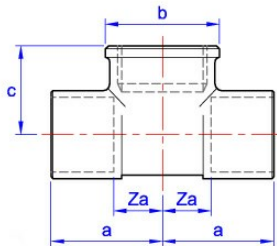

### General Information

Size	Pattern No.	Pack 1 Qty	Pack 2 Qty	Code	Barcode	Price (£) each ex VAT
15 x 15mm x 1/2"	YP30	10	120	<a href="#">08585</a>	5022050085856	£16.61
22 x 22mm x 3/4"	YP30	5	50	<a href="#">08587</a>	5022050085870	£43.76
28 x 28mm x 1"	YP30	1	20	<a href="#">08589</a>	5022050556684	£76.65

### Dimensions

Code	Description	a	b	c	Za
08585	15 x 15mm x 1/2" YP30	25	28	22	11
08587	22 x 22mm x 3/4" YP30	33	34	27	14
08589	28 x 28mm x 1" YP30	41	42	30	18

Pegler Yorkshire reserve the right to change specifications

### Pressure and Temperature

Size	-40°C (Min)	30°C	65°C	110°C (Max)
6mm to 54mm	16 bar	16 bar	10 bar	6 bar
67mm	10 bar	10 bar	6 bar	4 bar