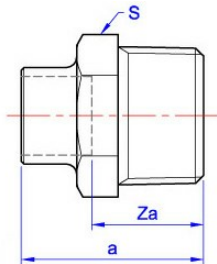

Yorkshire

Male reducing connector, as YP3 but with reduced copper end

YP3LI Connector

General Information

Size	Pattern No.	Pack 1 Qty	Pack 2 Qty	Code	Barcode	Price (£) each ex VAT
3/4" x 15mm	YP3LI	10	180	08143	5022050081438	£33.56
1" x 22mm	YP3LI	5	90	08144	5022050081445	£51.25

YP3LI Connector

Dimensions

Code	Description	a	Za	S
08143	15mm x 3/4" YP3LI	34	21	27
08144	22mm x 1" YP3LI	38	19	35

Pegler Yorkshire reserve the right to change specifications

Guarantee

Pegler 25 Year Guarantee - Terms and Conditions