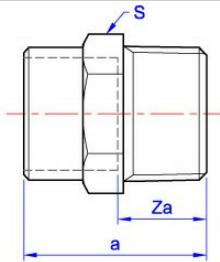

Yorkshire

Straight male connector, copper x BSP taper male thread

YP3 Connector

General Information

Size	Pattern No.	Pack 1 Qty	Pack 2 Qty	Code	Barcode	Price (£) each ex VAT
8mm x 1/4"	YP3	10	300	08111	5022050081117	£14.44
15mm x 1/2"	YP3	10	200	08114	5022050081148	£12.87
22mm x 3/4"	YP3	10	100	08116	5022050081162	£23.03
28mm x 1"	YP3	10	80	08118	5022050081186	£37.21
35mm x 1.1/4"	YP3	1	25	08119	5022050555793	£67.71
42mm x 1.1/2"	YP3	1	20	08120	5022050555809	£87.24
54mm x 2"	YP3	1	12	08121	5022050555816	£132.43
66.7mm x 2.1/2"	YP3	1	5	08123	5022050555823	£211.48

YP3 Connector

Dimensions

Code	Description	a	Za	S
08111	8mm x 1/4" YP3	24	14	15
08114	15mm x 1/2" YP3	33	19	24
08116	22mm x 3/4" YP3	37	18	29
08118	28mm x 1" YP3	43	21	37
08119	35mm x 1 1/4" YP3	51	25	45
08120	42mm x 1 1/2" YP3	56	25	51
08121	54mm x 2" YP3	68	32	68
08123	67mm x 2 1/2" YP3	75	30	78