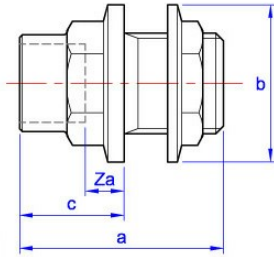

Yorkshire

Tank connector, copper x BSP parallel male thread with backnut

YP5 Connector

General Information

Size	Pattern No.	Pack 1 Qty	Pack 2 Qty	Code	Barcode	Price (£) each ex VAT
35mm x 1 1/4"	YP5	1	15	08163	5022050555854	£85.86
42mm x 1 1/2"	YP5	1	15	08164	5022050555861	£112.55
54mm x 2"	YP5	1	10	08165	5022050555878	£171.93

YP5 Connector

Dimensions

Code	Description	a	b	c	Za
08163	35mm x 1 1/4" YP5	59	56	32	6
08164	42mm x 1 1/2" YP5	69	63	35	4
08165	54mm x 2" YP5	82	77	42	5

Pegler Yorkshire reserve the right to change specifications