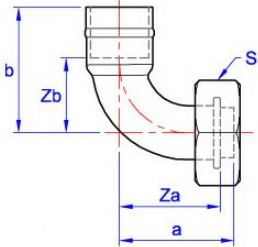

Yorkshire

Bent tap connector, copper x BSP union nut. Spigot and washer joint

YP63 Connector

General Information

Size	Pattern No.	Pack 1 Qty	Pack 2 Qty	Code	Barcode	Price (£) each ex VAT
15mm x 1/2"	YP63	10	120	08720	5022050087201	£10.29
22mm x 3/4"	YP63	10	80	08723	5022050087232	£31.51

YP63 Connector

Dimensions

Code	Description	a	b	Za	Zb	S
08720	15mm x 1/2" YP63	38	27	33	24	24
08723	22mm x 1/2" YP63	51	46	45	27	31

Pegler Yorkshire reserve the right to change specifications

Guarantee

Pegler 25 Year Guarantee - Terms and Conditions