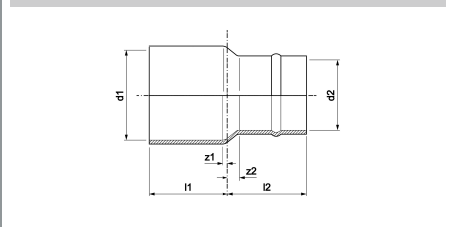

YP6 Reducer

Dimensions

Code	Description	d1	d2	l1	l2	z1	z2
08190	8 x 6mm YP6	8	6	11	11	7	7
08191	10 x 8mm YP6	10	8	13	13	7	7
08194	15 x 8mm YP6	15	8	16	16	11	11
08196	15 x 10mm YP6	15	10	16	16	0	5
08198	15 x 12mm YP6	15	12	15	15	10	10
08200	22 x 15mm YP6	22	15	20	20	1	6
08202	28 x 15mm YP6	28	15	24	24	17	17
08204	28 x 22mm YP6	28	22	24	24	0	6
08206	35 x 15mm YP6	35	15	27	27	21	21
08207	35 x 22mm YP6	35	22	29	29	29	29
08208	35 x 28mm YP6	35	28	27	27	17	17
08209	42 x 15mm YP6	42	15	36	36	29	29
08210	42 x 22mm YP6	42	22	35	35	24	24
08211	42 x 28mm YP6	42	28	34	34	22	22
08212	42 x 35mm YP6	42	35	33	33	19	19
08213	54 x 15mm YP6	54	15	43	43	36	36
08214	54 x 22mm YP6	54	22	38	38	28	28