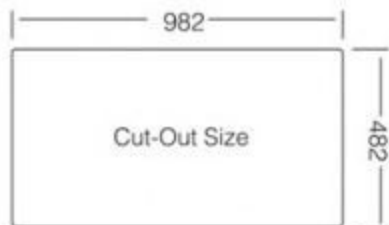

Inset

Dimensions:(mm)
1000 x 500

Seri No:	LT 1000 500 15
Siphons:	S-805 S-805 P
Bowl Depth	170/130 mm 190/130 mm
Thickness	0,60 mm 0,80 mm
Cut-Out Size	982 mm – 482 mm
Min.Cabinet Size	600 mm
Finished	Satin / Linen / Polished