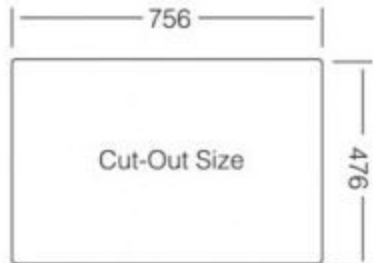

Inset

Dimensions:(mm)
780 x 500

Seri No:	LT 780 500 15
Siphons:	S-805 S-805 P
Bowl Depth	190 mm
Thickness	0,80 mm
Cut-Out Size	756 mm – 476 mm
Min.Cabinet Size	600 mm
Finished	Polished / Linen