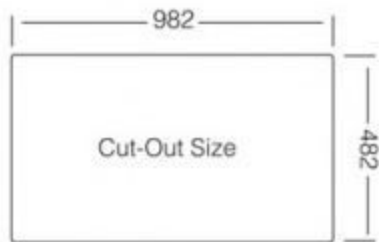

Inset

Dimensions:(mm)
1000 x 500

Seri No:	SL 1000 500 15 01
Siphons:	S-805 S-805 P
Bowl Depth	190/130 mm
Thickness	0,80 mm
Cut-Out Size	982 mm – 482 mm
Min.Cabinet Size	700 mm
Finished	Polished / Linen